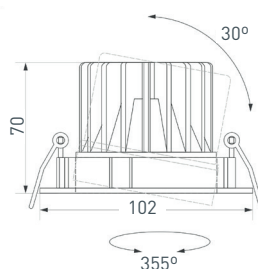

035452

MS-FORECAST-BUILT-TURN-R102-12W
Day4000 [BK-BK, 32 deg, 230V]

Встраиваемый поворотный светильник-даунлайт. Мощность 12 Вт, св. поток 910 лм, 76 лм/Вт, дневной 4000 К, CRI>90, UGR<16, угол 32°, напряжение питания 230 В. Черный круглый корпус из алюминия, степень защиты IP20. Монтаж встраиваемый, установочное отверстие: Ø95 мм. Драйвер 20–40 В, 300 мА, пульсация <2%. Размеры: Ø102×70 мм.