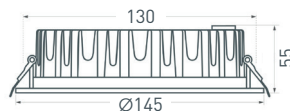

021494

LTD-145WH-FROST-16W Day White 110deg

Встраиваемый круглый светильник, угол 110°, 16 Вт. Цвет свечения: дневной (4000 К), светодиод 1×16 В, св. поток 1280–1440 лм, CRI>80. Белая лицевая панель. IP44. Питание AC 230 В, 16 Вт, 400 мА, 36–44 В, драйвер в комплекте. Отверстие для установки 130 мм. Размеры: $\varnothing 145 \times 55$ мм.