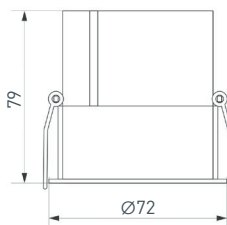

035442

MS-ATLAS-BUILT-R72-20W Day4000
[BK-BK, 30 deg, 230V]

Встраиваемый светильник-даунлайт. Мощность 6 Вт, св. поток 560 лм, 93 лм/Вт, дневной 4000 К, CRI>90, UGR<16, угол 38°, напряжение питания 230 В. Черный круглый корпус из алюминия, степень защиты IP20. Монтаж встраиваемый, установочное отверстие: Ø66 мм. Драйвер 28–42 В, 150 мА, пульсация <2%. Размеры: Ø72×79 мм.