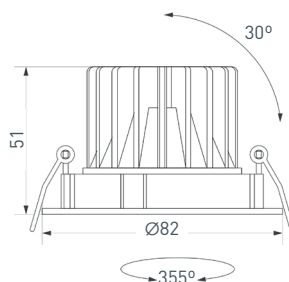

ДАУНЛАЙТЫ

037186

MS-FORECAST-BUILT-TURN-R82-8W
Day4000 (WH-WH, 32 deg, 230V)